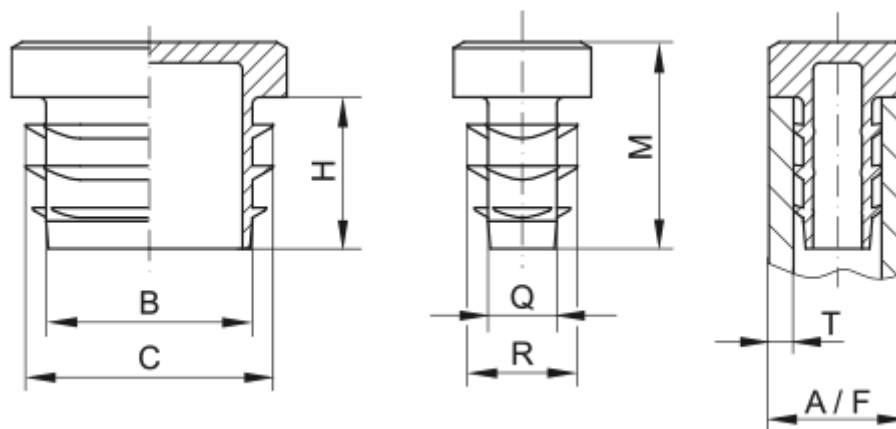

Article number: 59GPN270R140804

Description: KLEE Square plugs GPN 270 - 140x80 (Wall thickness 4)

## Measures

A = 140x80

B = 129

C = 134

H = 17

M = 22

Q = 69

R = 74